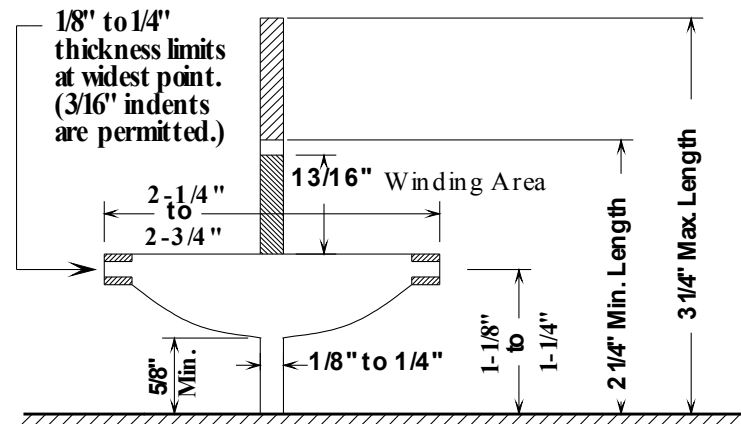

# Keystone Woodturners Battle Tops

*Maximum Weight: 1.5 ounces*

*(Tip touching the Arena Surface must be flat, not pointed.)*

**Starting Block (Top View)**

**Starting Block (Front View)**

**Typical Top**