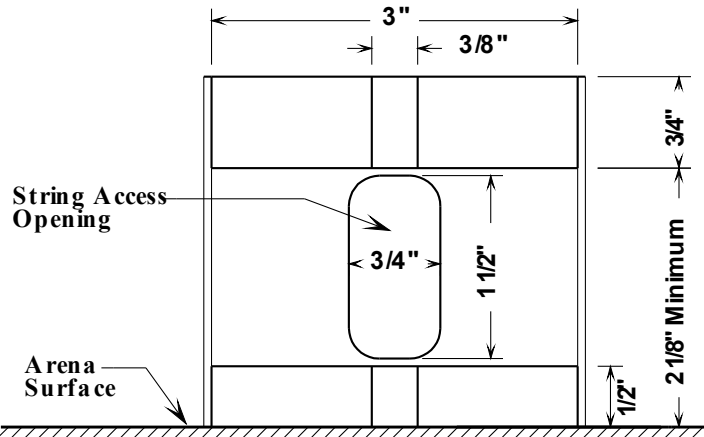

# Keystone Woodturners Battle Tops

*Maximum Weight: 1.5 ounces*

*(Tip touching the Arena Surface must be flat, not pointed.)*

**Starting Block (Top View)**

**Starting Block (Front View)**

**Typical Top**